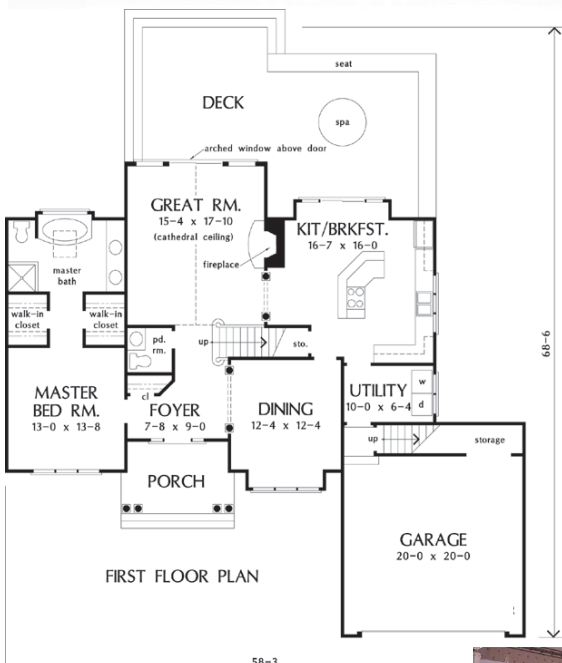

BUILDING DREAMS, INC.

RESIDENTIAL CONSTRUCTION MANAGEMENT

CONTACT EMAIL: INFO@CALLBUILDINGDREAMS.COM

DESIGNER WEBSITE: WWW.CALLBUILDINGDREAMS.COM

IDAHO

1,861 Sq Ft

First Floor: 1,416

Second Floor: 445