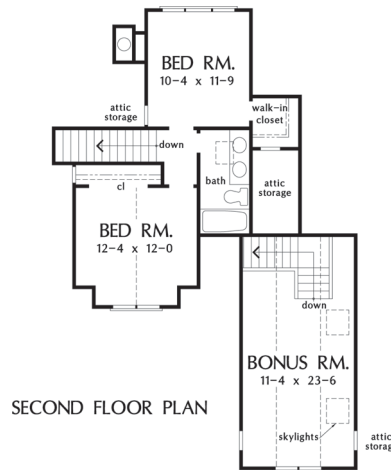

BUILDING DREAMS, INC.

RESIDENTIAL CONSTRUCTION MANAGEMENT

CONTACT EMAIL: INFO@CALLBUILDINGDREAMS.COM

DESIGNER WEBSITE: WWW.CALLBUILDINGDREAMS.COM

IDAHO

1,861 Sq Ft

First Floor: 1,416

Second Floor: 445

Bonus Room: 284

3 Bedrooms

2.5 Baths

■ **SINCE 1993** ■

CUSTOM HOMES

MAJOR ADDITIONS

RESIDENTIAL ROOFING

REMODELING